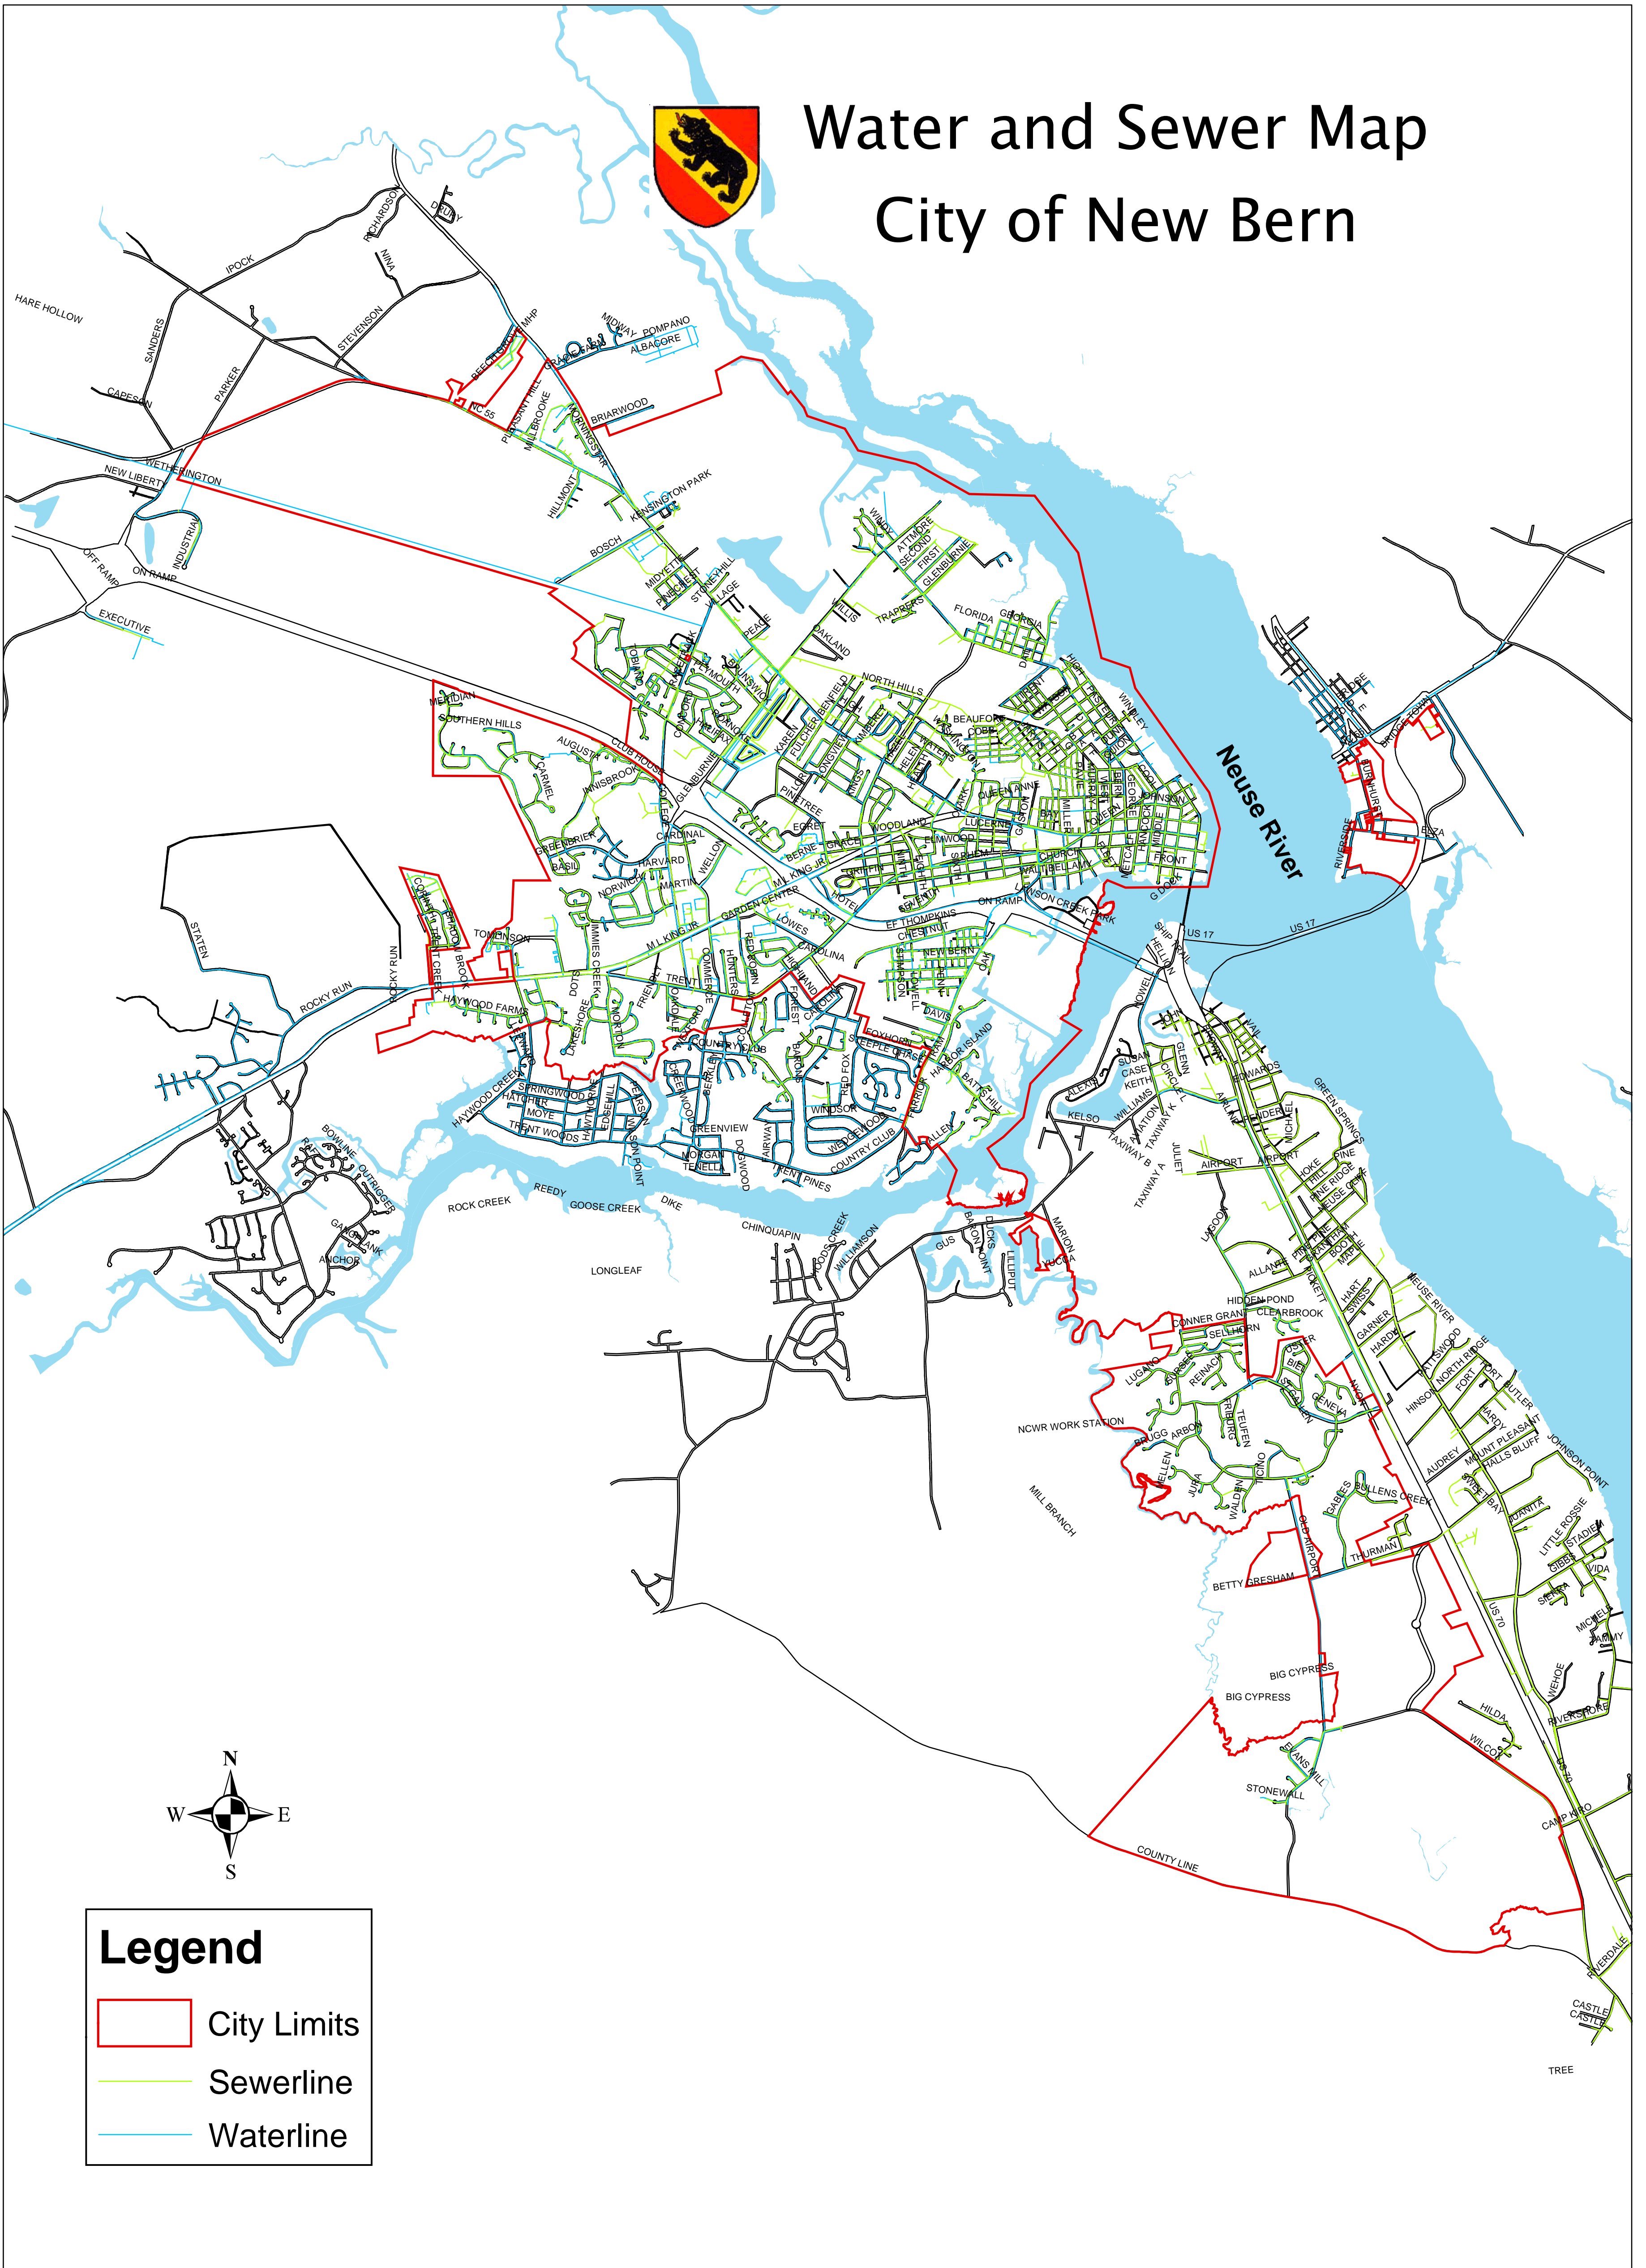

Water and Sewer Map City of New Bern

Legend

-  City Limits
-  Sewerline
-  Waterline