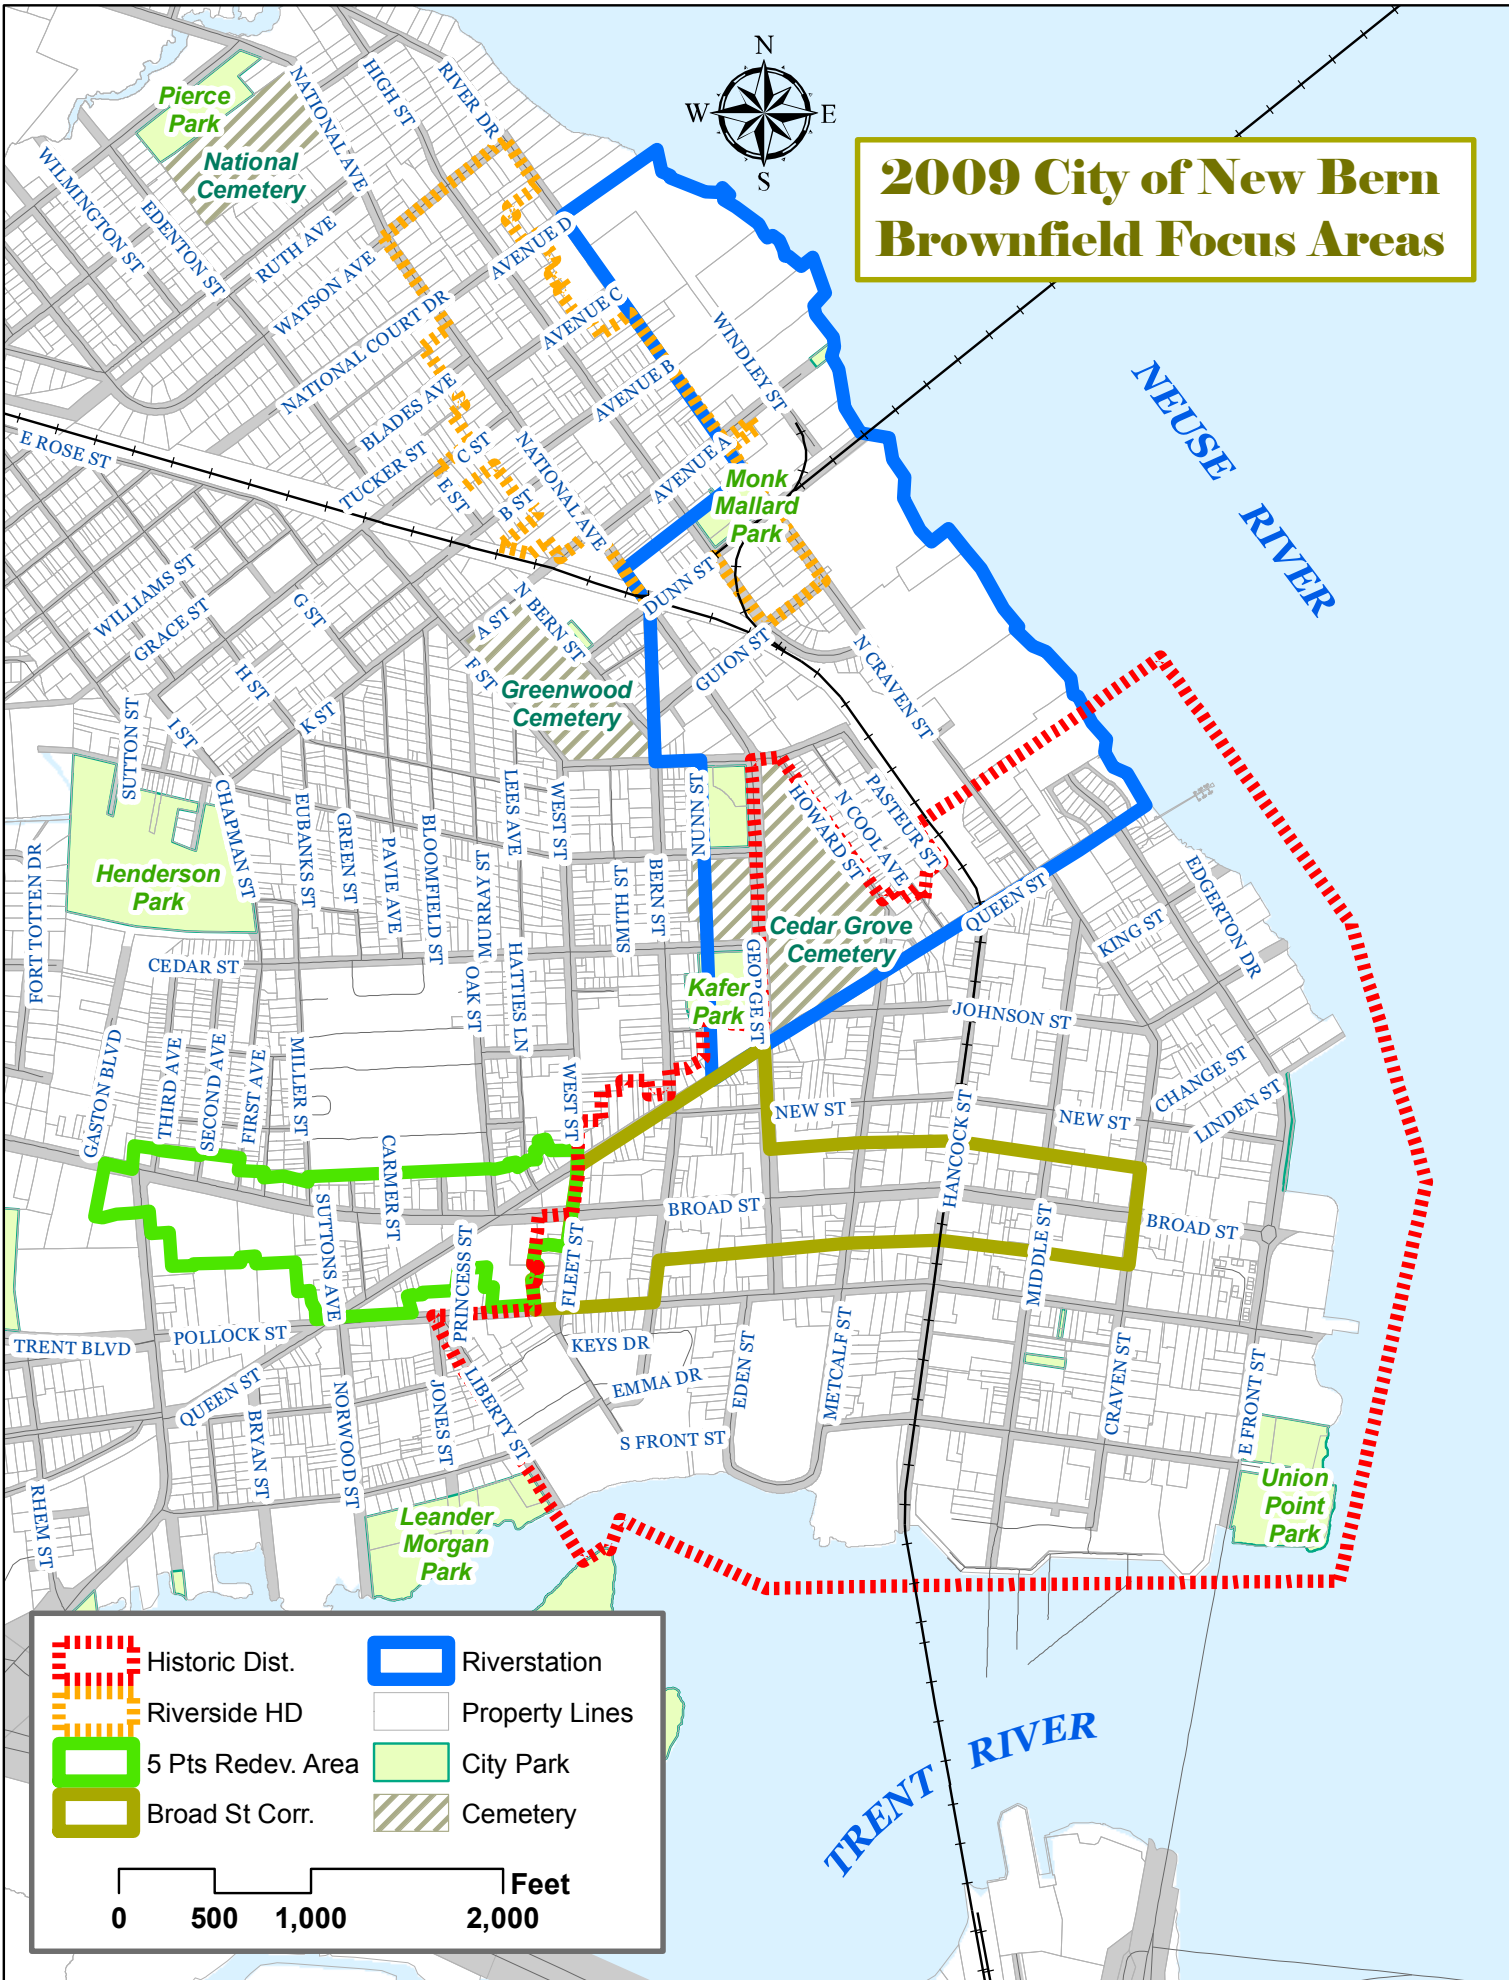

2009 City of New Bern Brownfield Focus Areas

-  Historic Dist.
-  Riverside HD
-  5 Pts Redev. Area
-  Broad St Corr.
-  Riverstation
-  Property Lines
-  City Park
-  Cemetery

0 500 1,000 2,000 Feet