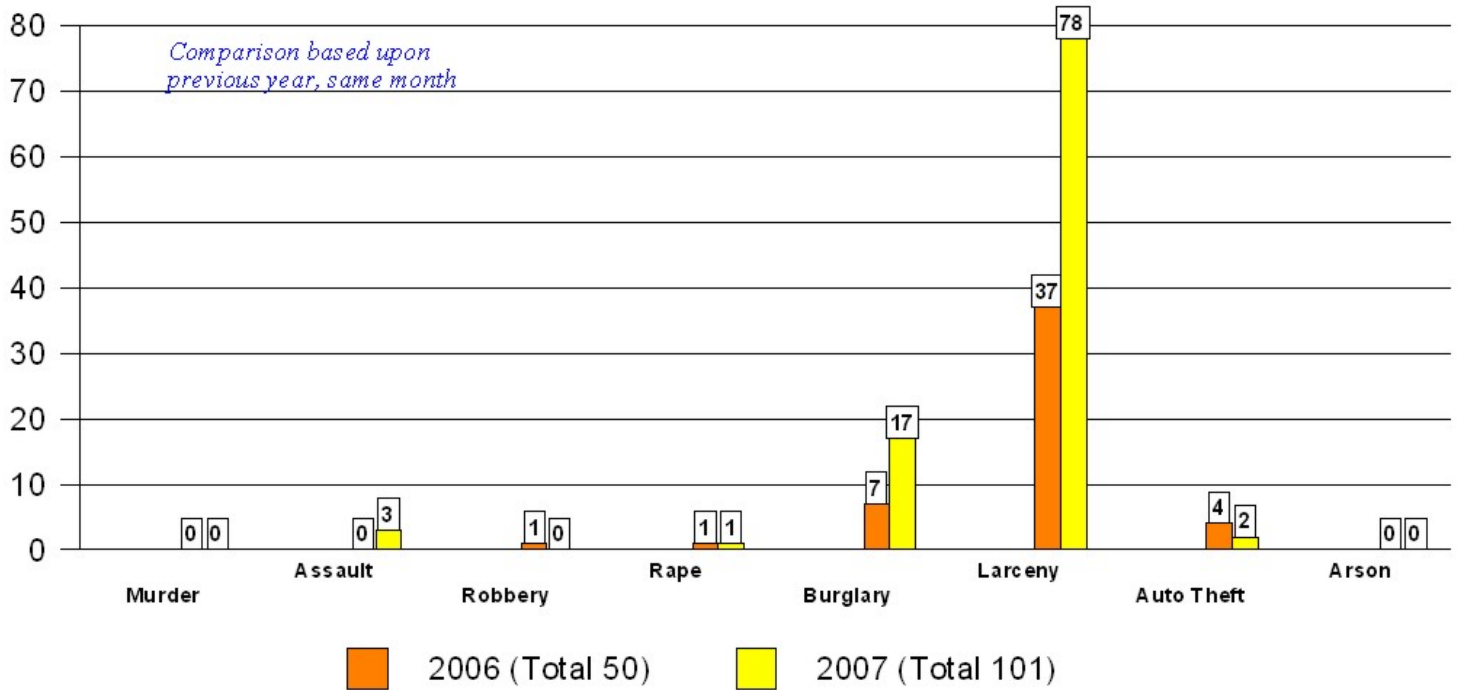

District 2 Statistics for May 2007

NOTE!!

Statistical Information Provided is Subject to Further Analysis and Revision. These statistics may differ from those printed by other State and Federal Agencies.

Incident by Zone

Zone	Crimes	Percentage
221	39	19%
222	62	31%
TOTAL	101	50%