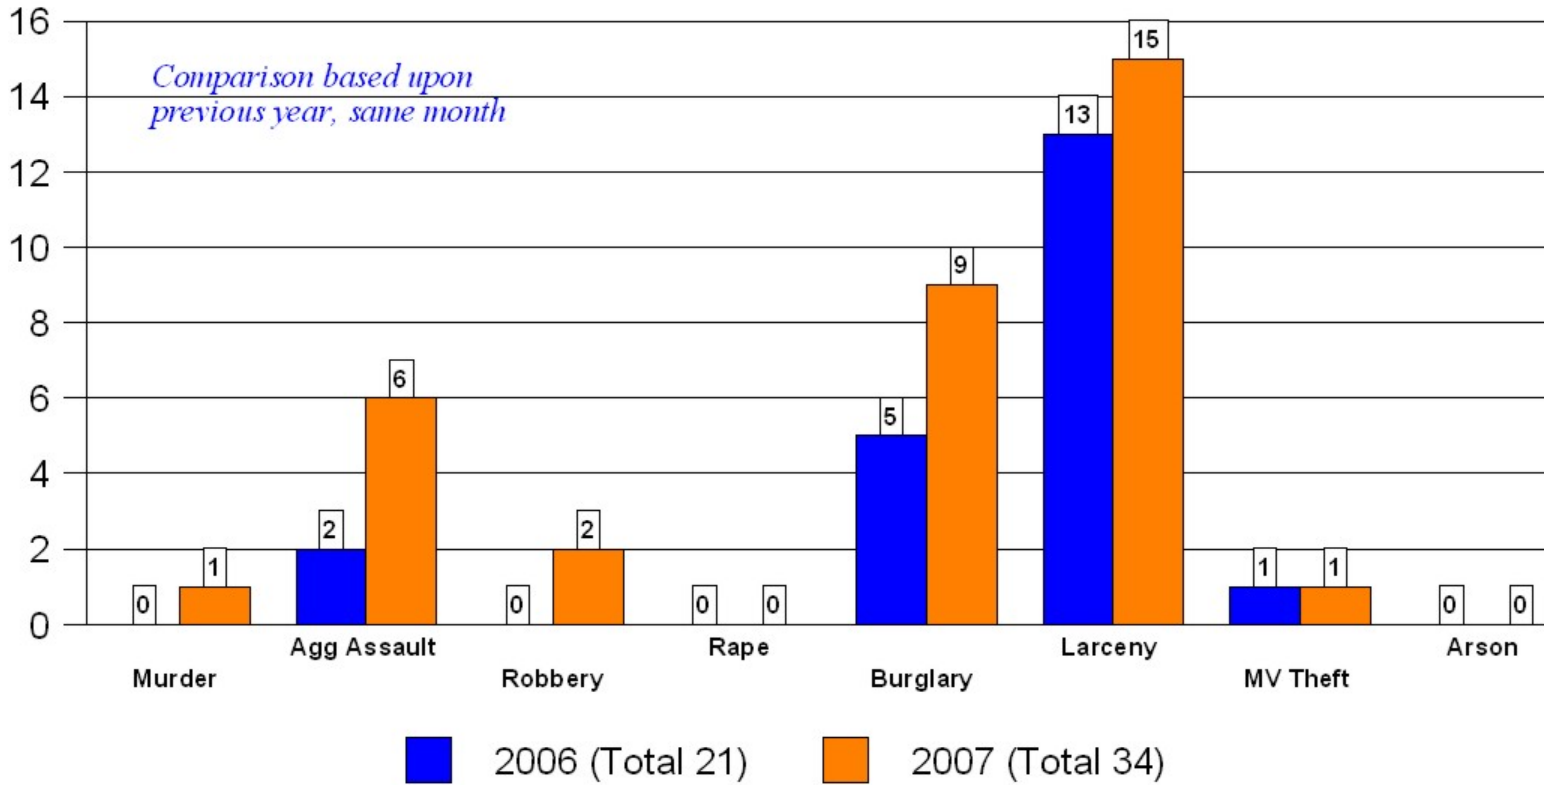

Zone 111 Statistics for May 2007

NOTE!!

Statistical Information Provided is Subject to Further Analysis and Revision. These statistics may differ from those printed by other State and Federal Agencies.

Percentage of Total Citywide Crime

	Crimes	Percentage
Murder	1	100%
Agg Assault	6	50%
Robbery	2	50%
Rape	0	N/A
Burglary	9	20%
Larceny	15	11%
MV Theft	1	25%
Arson	0	N/A
Total	34	17%
Violent Crime	9	50%
Property Crime	25	14%
Drugs	7	29%