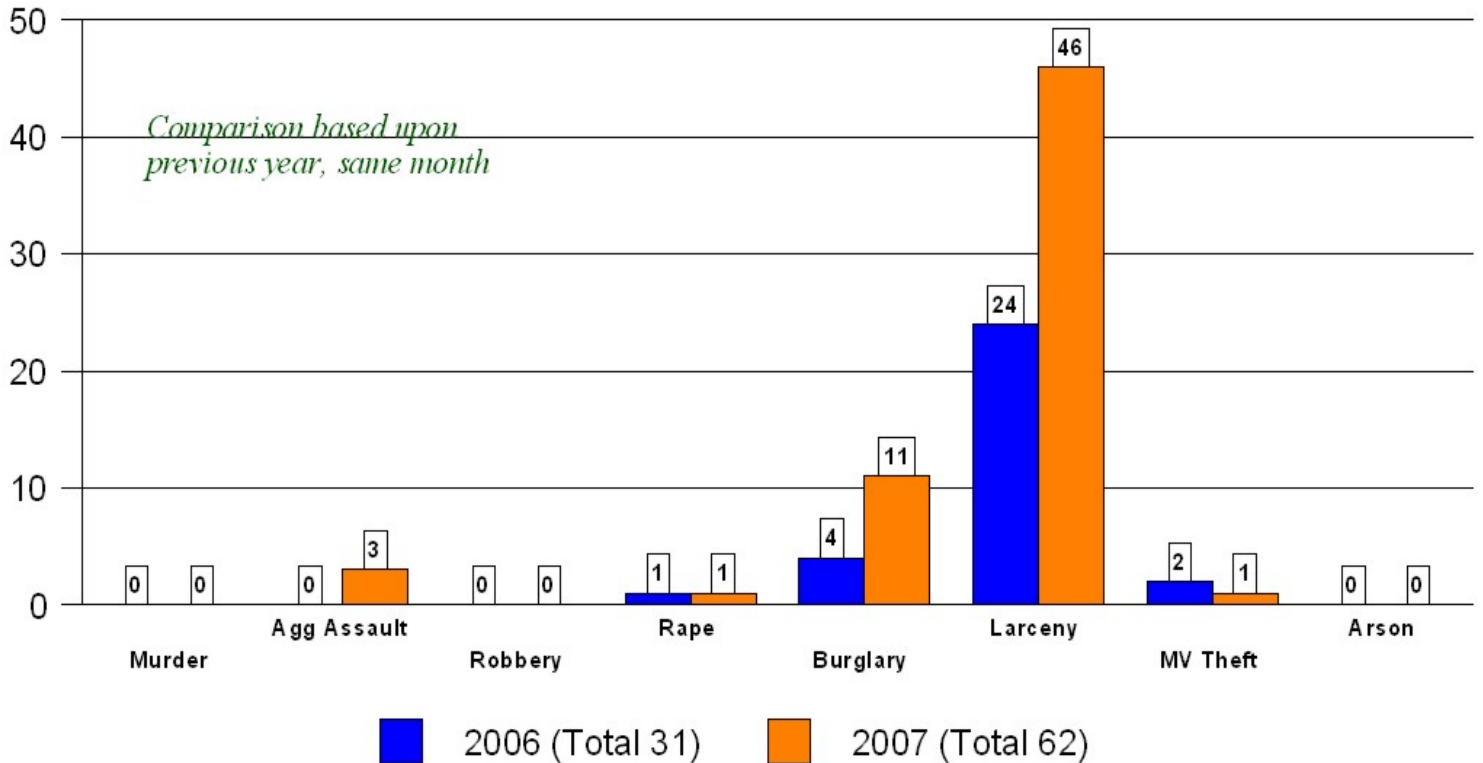

## Zone 222 Statistics for May 2007

## Percentage of Total Citywide Crime

	Crimes	Percentage
Murder	0	0%
Agg Assault	3	25%
Robbery	0	0%
Rape	1	100%
Burglary	11	24%
Larceny	46	35%
MV Theft	1	25%
Arson	0	0%
Total	62	31%
Violent Crime	4	22%
Property Crime	58	32%
Drugs	2	8%