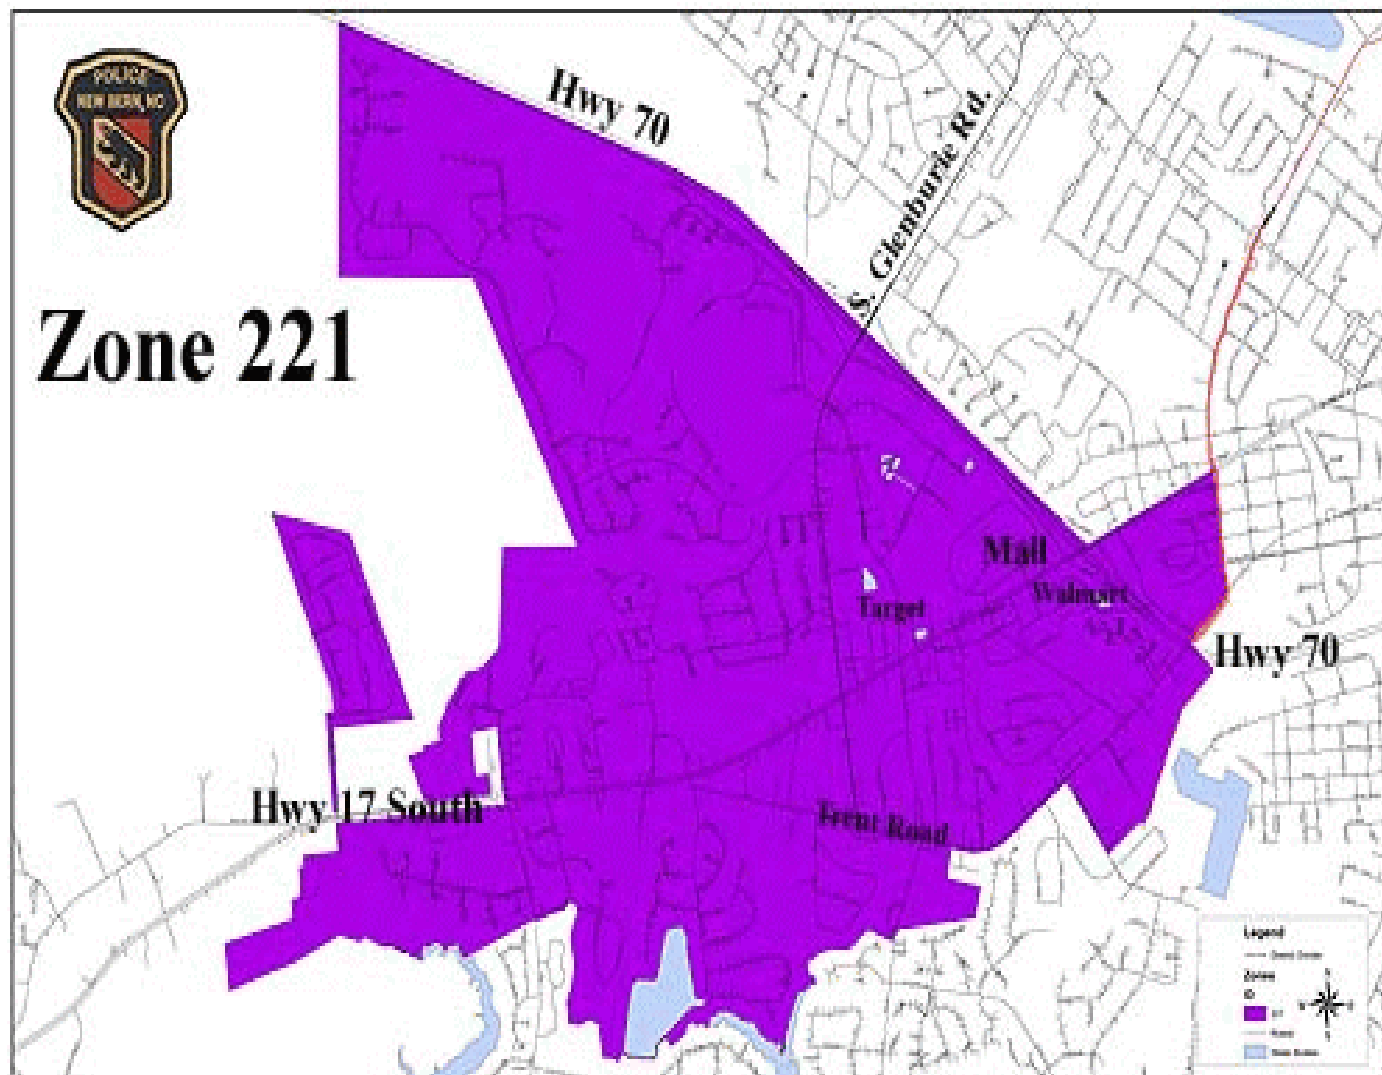

ZONE 221 Crime Statistics

The Crime Statistics posted on this page are specific to District 2 / Zone 221 in the City of New Bern during the month identified. If you have questions about the information displayed on this document, please contact the New Bern Police Crime Analysis Unit at (252) 672-4292 or (252) 672-4256.

Neighborhoods, Communities and Businesses Listed in Zone 221

College Park	Greenbrier	Trent Creek
Coastal Estates	Haywood Farms	Twin Rivers Mall
Copperfield Apartments	Jimmies Creek	Target
Craven Community College	Kings Row	Wal-Mart
Emerald Point	Southgate	