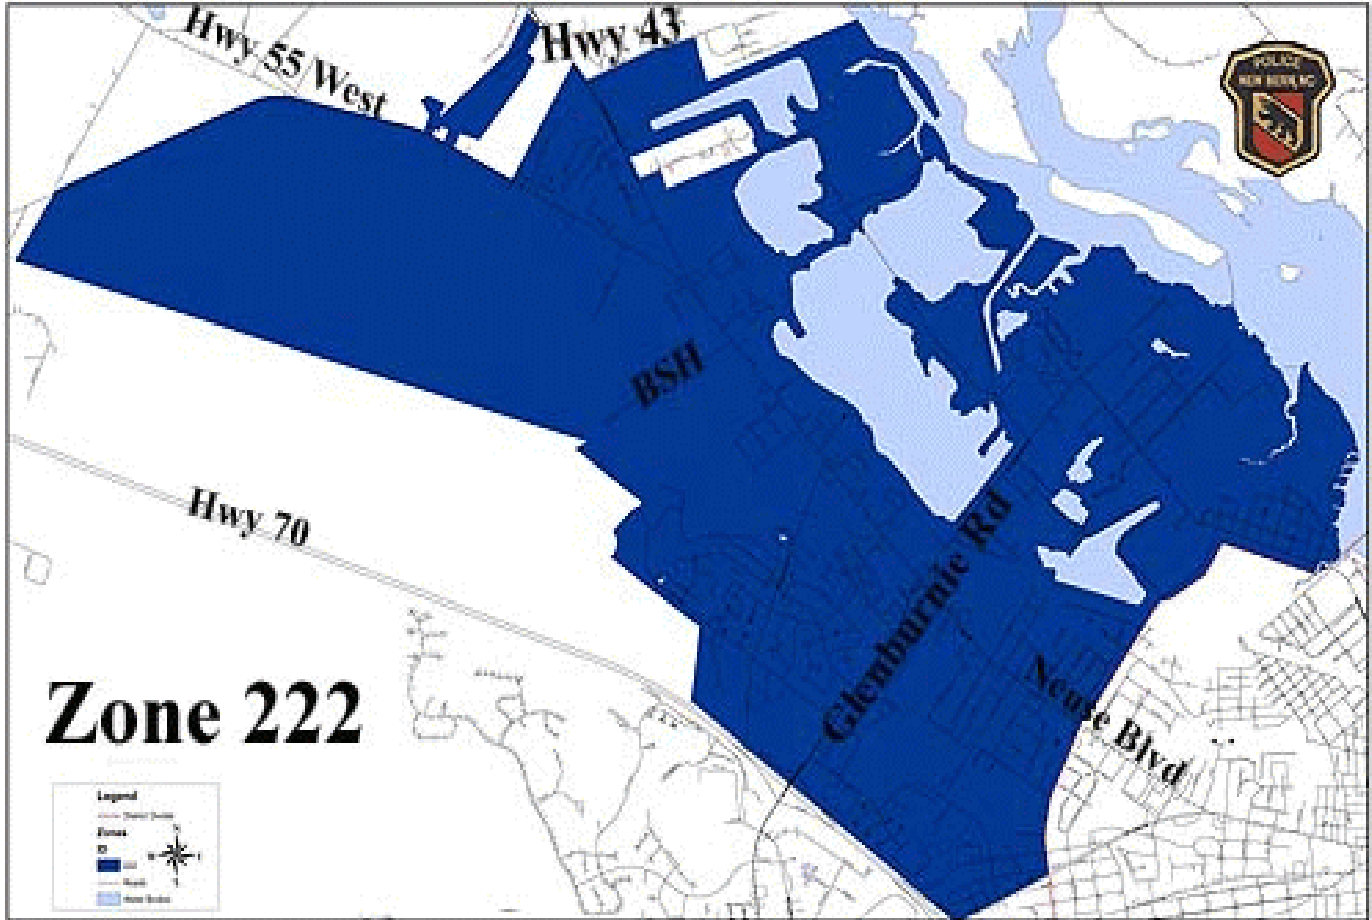

ZONE 222 Crime Statistics

The Crime Statistics posted on this page are specific to District 2 / Zone 222 in the City of New Bern during the month identified. If you have questions about the information displayed on this document, please contact the New Bern Police Crime Analysis Unit at

(252) 672-4292 or (252) 672-4256.

Neighborhoods, Communities and Businesses Listed in Zone 222

Beech Grove MHP	Forest Park	Pinecrest
Berne Square	Fox Chase Village	Pleasant Hill
Berne Village	Gracie Farms	Surrey Downs
Brunswick House	Hunters Landing	Trappers Creek
Colonial Park	Kensington Park Apts.	Trent Park
Colony Estates	Kingswood	Village Park
Derby Park	(The) Meadows	Windhill
Elizabeth Downs	North Hills	Woodrow
Flamingo Oaks	Oakland Gardens	WyndSOR Park